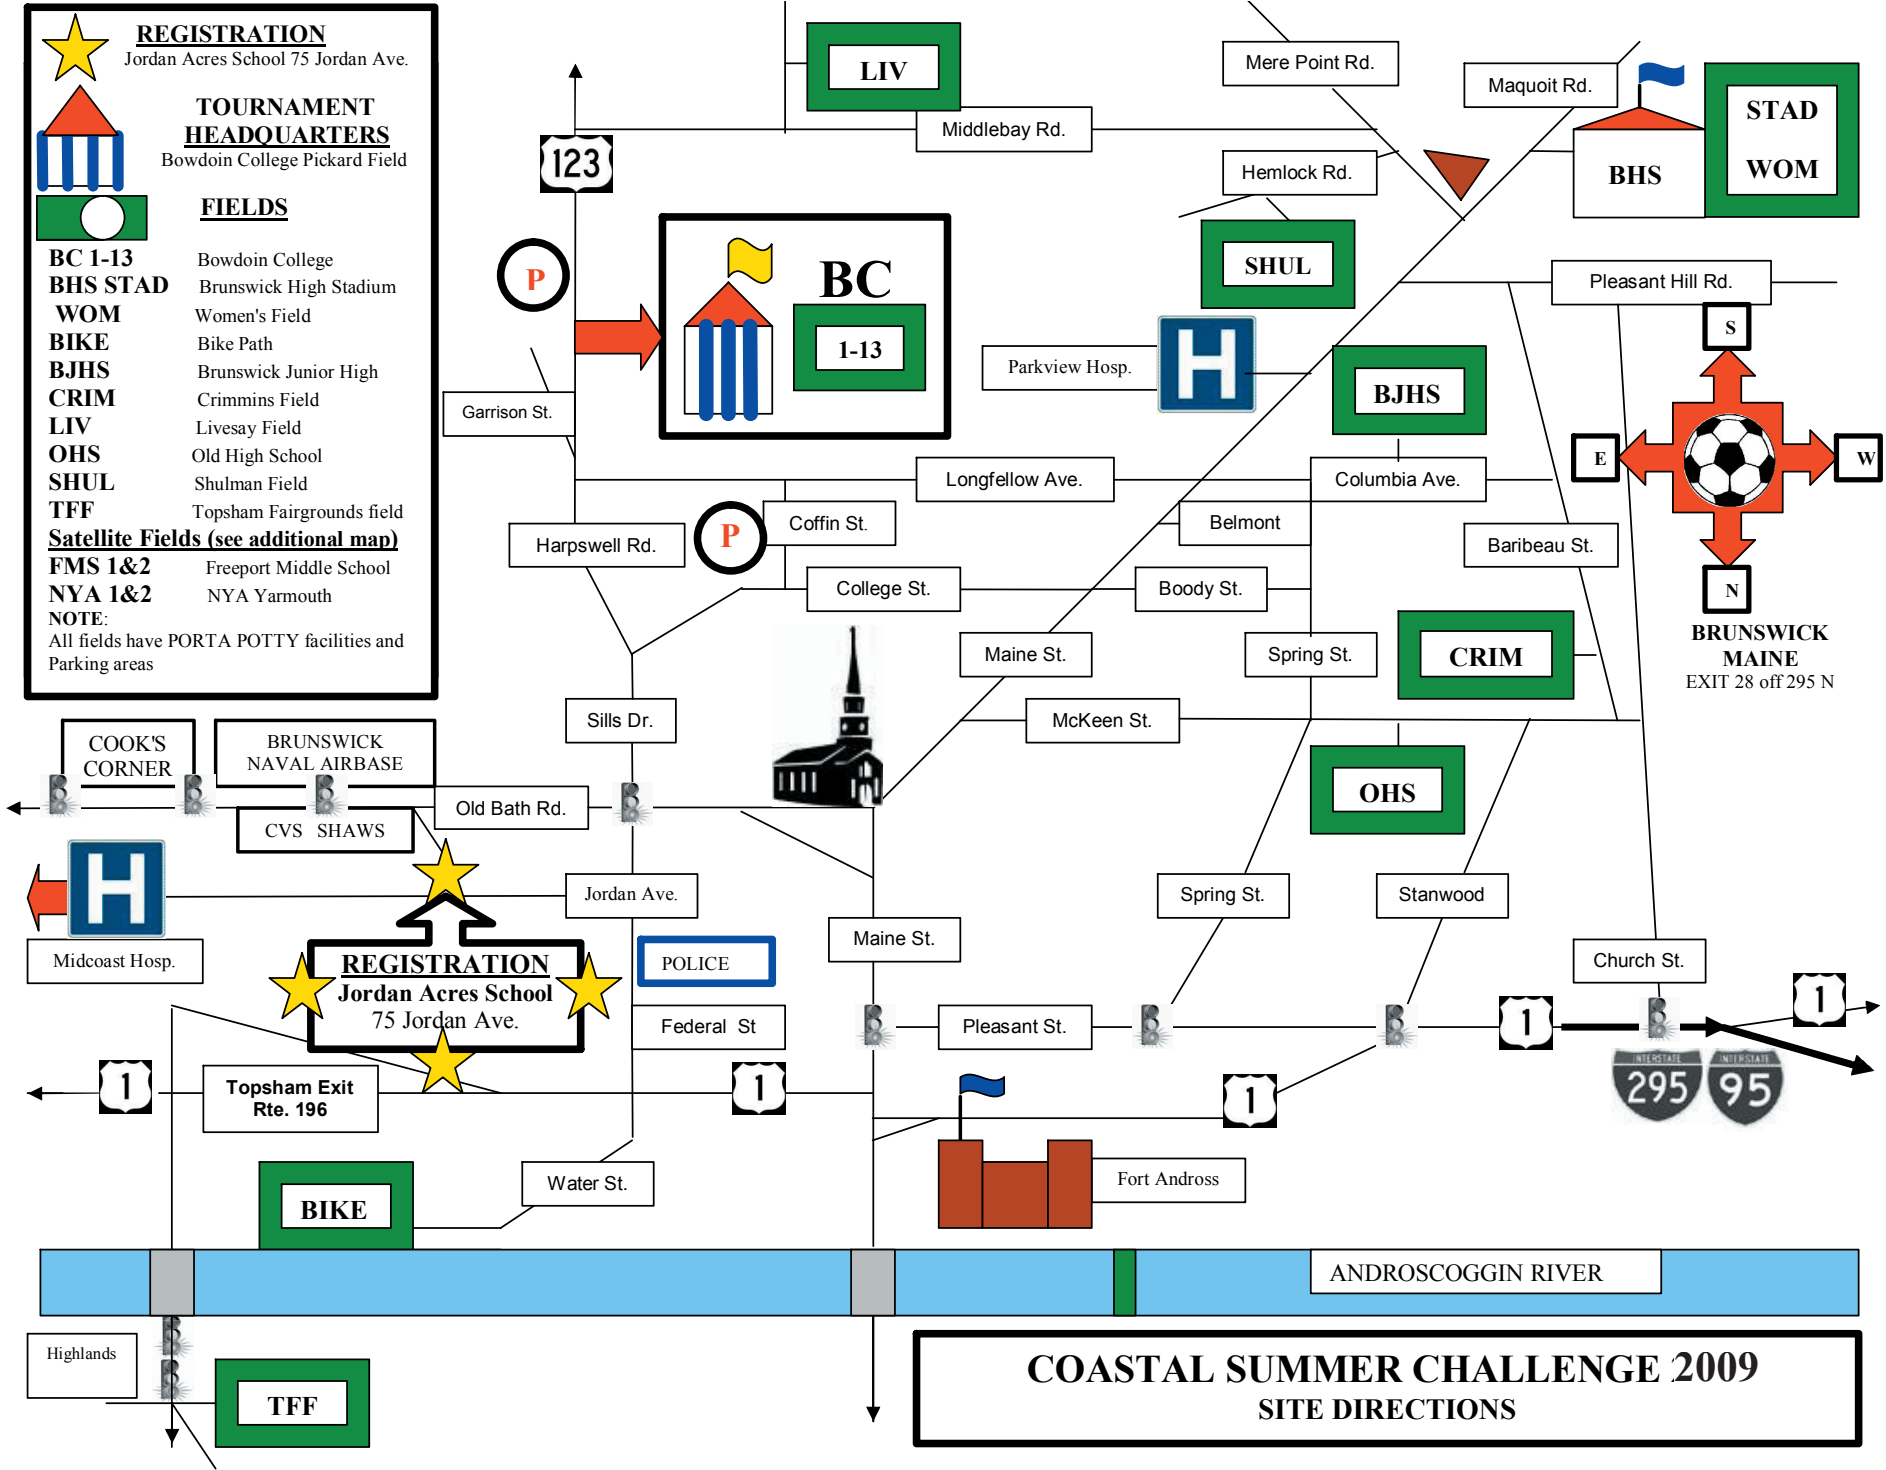

REGISTRATION
Jordan Acres School 75 Jordan Ave.

TOURNAMENT HEADQUARTERS
Bowdoin College Pickard Field

FIELDS

- BC 1-13** Bowdoin College
- BHS STAD WOM** Brunswick High Stadium Women's Field
- BIKE** Bike Path
- BJHS** Brunswick Junior High
- CRIM** Crimmins Field
- LIV** Livesay Field
- OHS** Old High School
- SHUL** Shulman Field
- TFF** Topsham Fairgrounds field

Satellite Fields (see additional map)

- FMS 1&2** Freeport Middle School
- NYA 1&2** NYA Yarmouth

NOTE:
All fields have PORTA POTTY facilities and Parking areas

COASTAL SUMMER CHALLENGE 2009
SITE DIRECTIONS